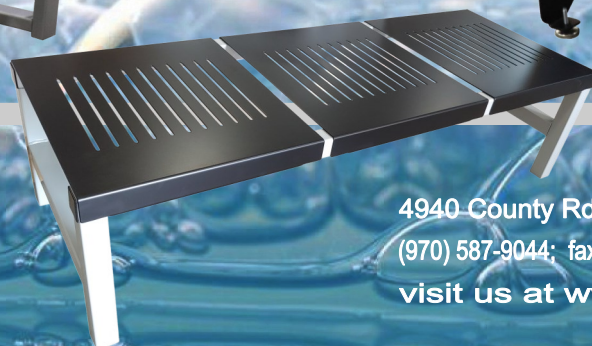

If you really want to stand out and make a statement, we can incorporate your logo into the seat back—contact High Mark for more information on designing a one-of-a-kind image to be programmed into our machines to make seats exclusively for your branded laundry.

If you are in the market for a more affordable option, our Economy Seating is your best bet. The laundry industry has been asking for seating that will hold up to all a busy laundromat has to throw at it without breaking the budget and High Mark has the answer!

Simple, stylish, and comfortable, but maybe most importantly—made to last. We put these seats through their paces and could not get one to break, chip, or come off the frame. It comes in several standard color and pattern options as well as many additional laminate choices to complement any laundry.

As if that weren't enough, the seat pans can be fastened to your existing frames. Instead of starting over with a large investment, reinvest in your current seating with a fresh, new, heavy-duty upgrade.

If you are ready to step up to seating that lasts through generations, this is for you.

4940 County Rd 46 • P.O. Box 212 • Johnstown, NJ 80534
(970) 587-9044; fax: (970) 587-9045 • info@highmarkmanufacturing.com
visit us at www.highmarkmanufacturing.com